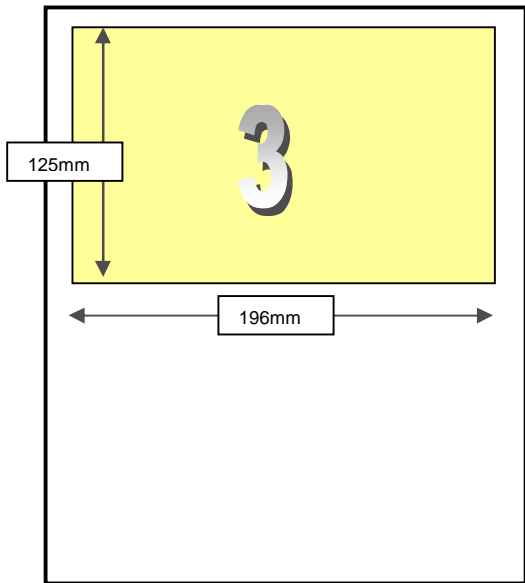

1

Full Page Advert

- All files must be supplied at 100% size
- TRIM: 216mmW x 280mmH portrait
- BLEED: Trim + 3mm on all sides
- All live matter to be within 10mm of the trim edge
- Double Page Spread to be supplied as separate pages

2

Quarter Page Advert

- All files must be supplied at 100% size
- TRIM: 93mmW x 125mmH portrait
- No Bleed

3

Half Page Advert (landscape)

- All files must be supplied at 100% size
- TRIM: 196mmW x 125mmH
- No Bleed

4

Half Page Advert (Portrait)

- All files must be supplied at 100% size
- TRIM: 93mmW x 255mmH
- No Bleed

PLEASE NOTE !

All files must be supplied as hi- resolution PDF (We support the industry standard 'Pass4Press' format).