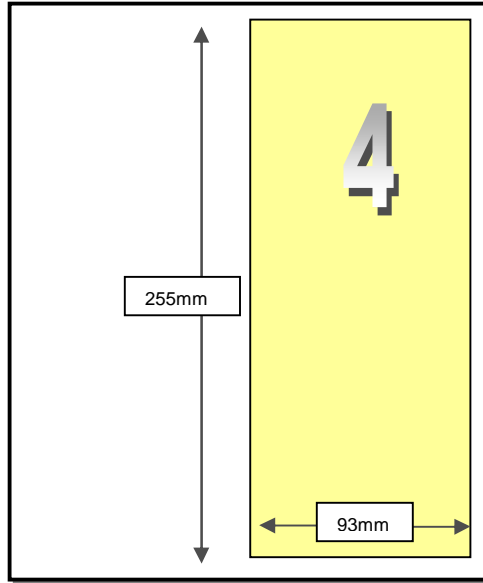

1

Full Page Advert

- All files must be supplied at 100% size
- TRIM: 216mmW x 280mmH portrait
- BLEED: Trim + 3mm on all sides
- All live matter to be within 10mm of the trim edge
- Double Page Spread to be supplied as separate pages

2

Quarter Page Advert

- All files must be supplied at 100% size
- TRIM: 93mmW x 125mmH portrait
- No Bleed

3

Half Page Advert (landscape)

- All files must be supplied at 100% size
- TRIM: 196mmW x 125mmH
- No Bleed

4

Half Page Advert (Portrait)

- All files must be supplied at 100% size
- TRIM: 93mmW x 255mmH
- No Bleed

PLEASE NOTE !

All files must be supplied as hi- resolution PDF (We support the industry standard 'Pass4Press' format).